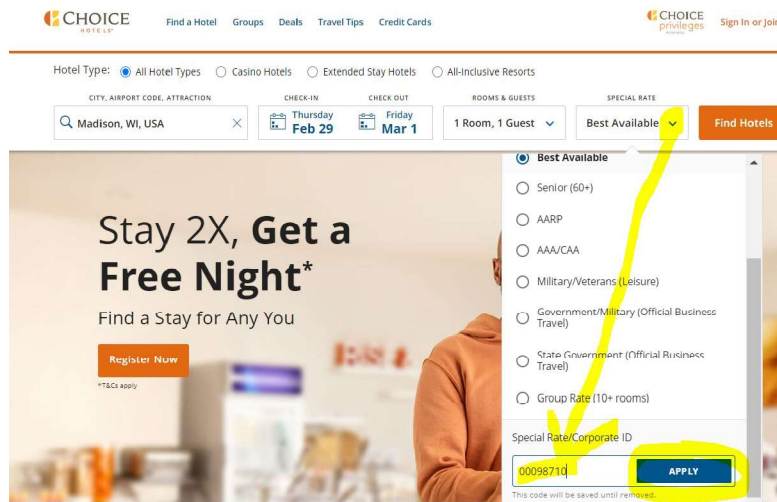

It's easy to use your Modine corporate discount with Choice Hotels®

Use this link to access choicehotels.com with your corporate ID embedded:

[Modine Preferred Choice Corporate Rate](#)

If you don't have the link, use the Modine corporate ID 00098710 on www.choicehotels.com in the drop down box

Join Choice Privileges **AND upgrade your Status** based on your highest level at another hotel loyalty program! Use this link to Status Match yourself

<https://www.choicehotels.com/choice-privileges/membership-levels/status-match>